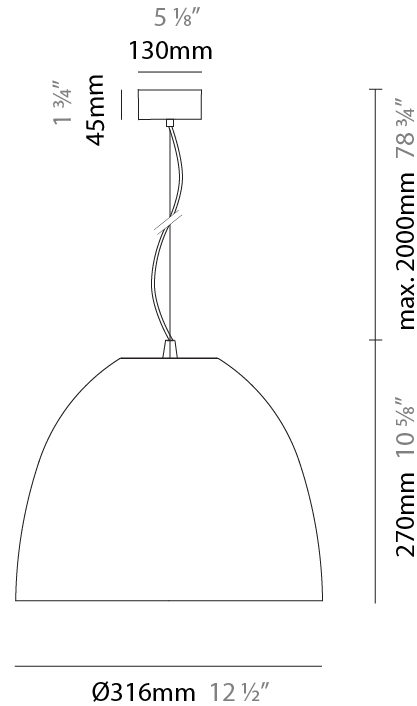

Shape: Dome
 Diameter (mm): 316
 Diameter (in): 12 1/2
 Height (mm): 270
 Height (in): 10 5/8
 Max. Overall Height (mm): 2270
 Max. Overall Height (in): 89 3/8
 Weight (kg): 3.1
 Weight (lbs): 6.8
 Diffuser: Symmetrical Diffusing
 Fixture Finish: [RWH](#) / [BLK](#) / [GRY](#)
 Fixture Material: Aluminum
 Cable Details: 2000mm / 78 3/4" Cable

LED

Color Temperature (°K): 2400
 Max. Delivered Lumen (lm): 2670
 CRI: >90 CRI
 Lamp Life (hrs): 50000

OPTICAL

Beam Angle: [30](#) / [60](#)

RATINGS AND CERTIFICATIONS

Certified By: Certified for North American Standards
 IP rating: IP20