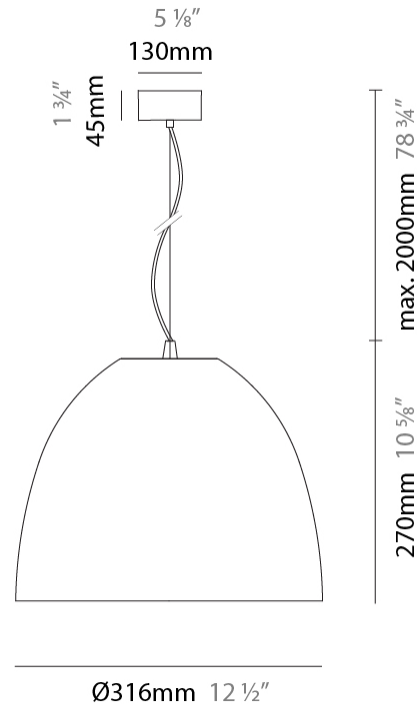

Shape: Dome
 Diameter (mm): 316
 Diameter (in): 12 1/2
 Height (mm): 270
 Height (in): 10 5/8
 Max. Overall Height (mm): 2270
 Max. Overall Height (in): 89 3/8
 Weight (kg): 3.1
 Weight (lbs): 6.8
 Diffuser: Symmetrical Diffusing
 Fixture Finish: [RWH](#) / [BLK](#) / [GRY](#)
 Fixture Material: Aluminum
 Cable Details: 2000mm / 78 3/4" Cable

LED

Color Temperature (°K): 2700
 Max. Delivered Lumen (lm): 3806
 CRI: >90 CRI
 Lamp Life (hrs): 50000

OPTICAL

Beam Angle: [30](#) / [60](#)

RATINGS AND CERTIFICATIONS

Certified By: Certified for North American Standards
 IP rating: IP20